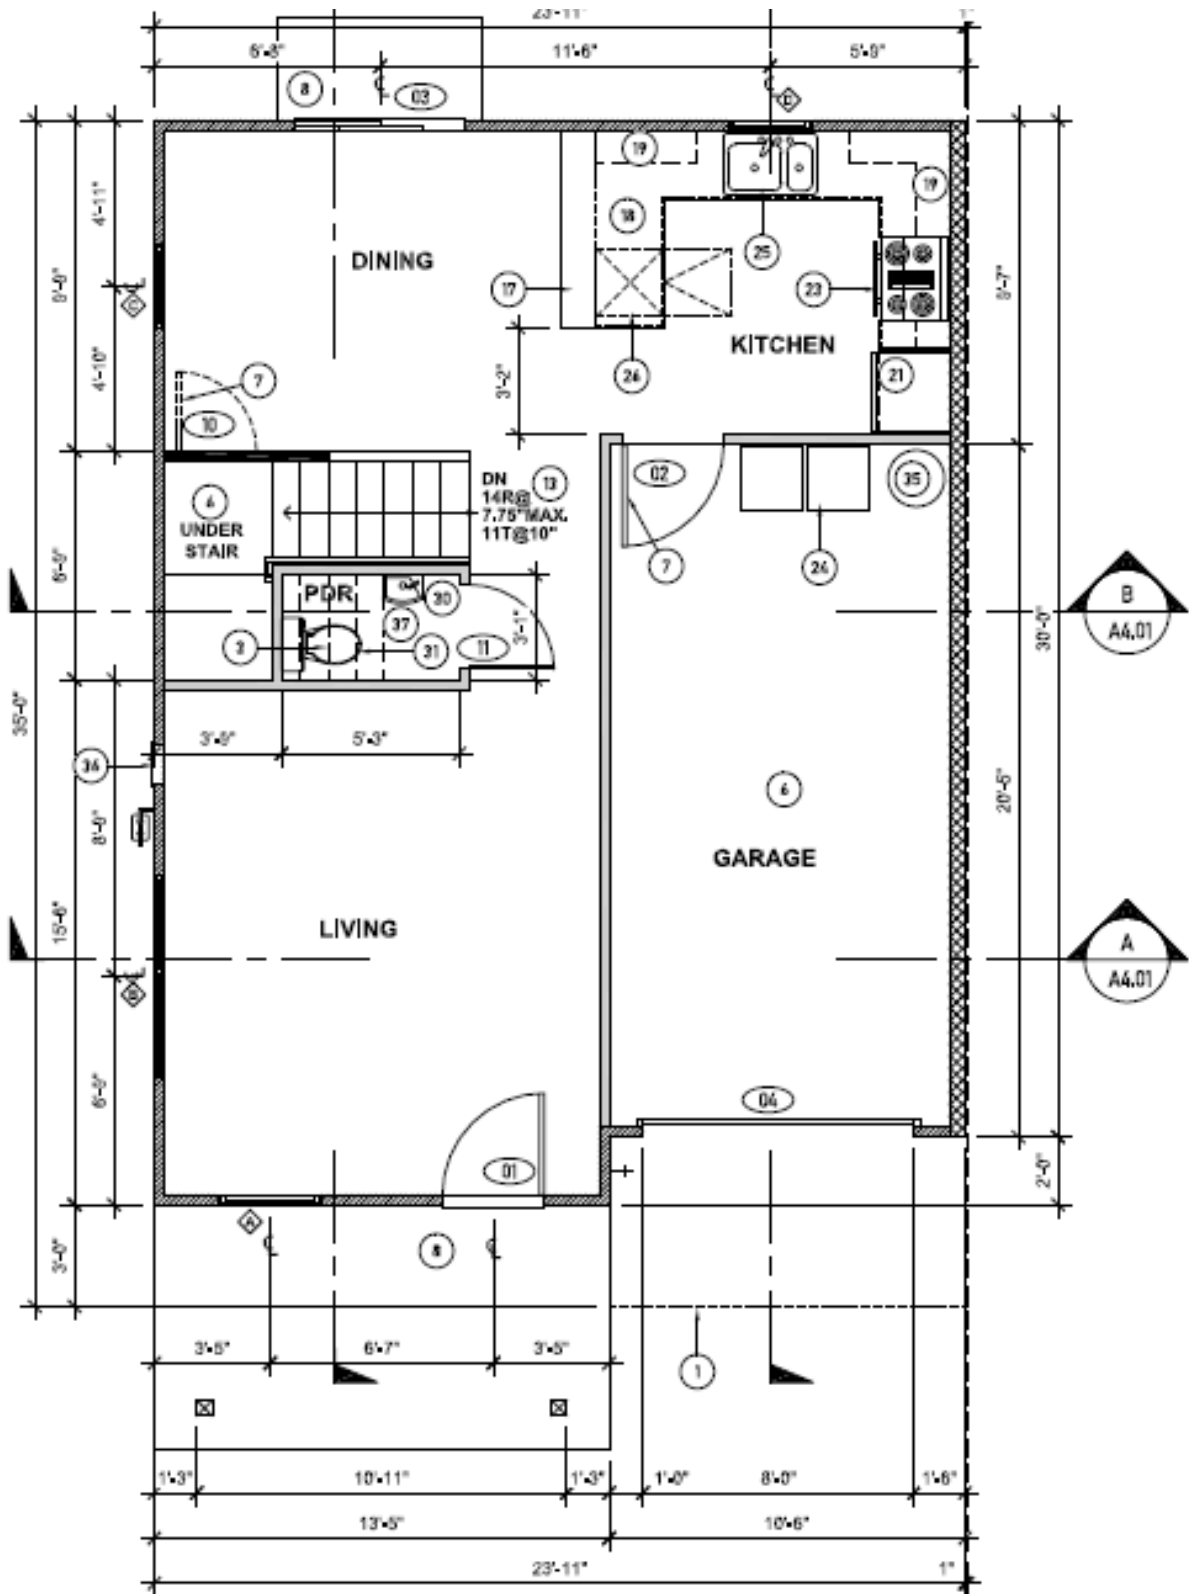

Sycamore Place- Unit 1

LOWER FLOOR PLAN

1/4" = 1'-0"