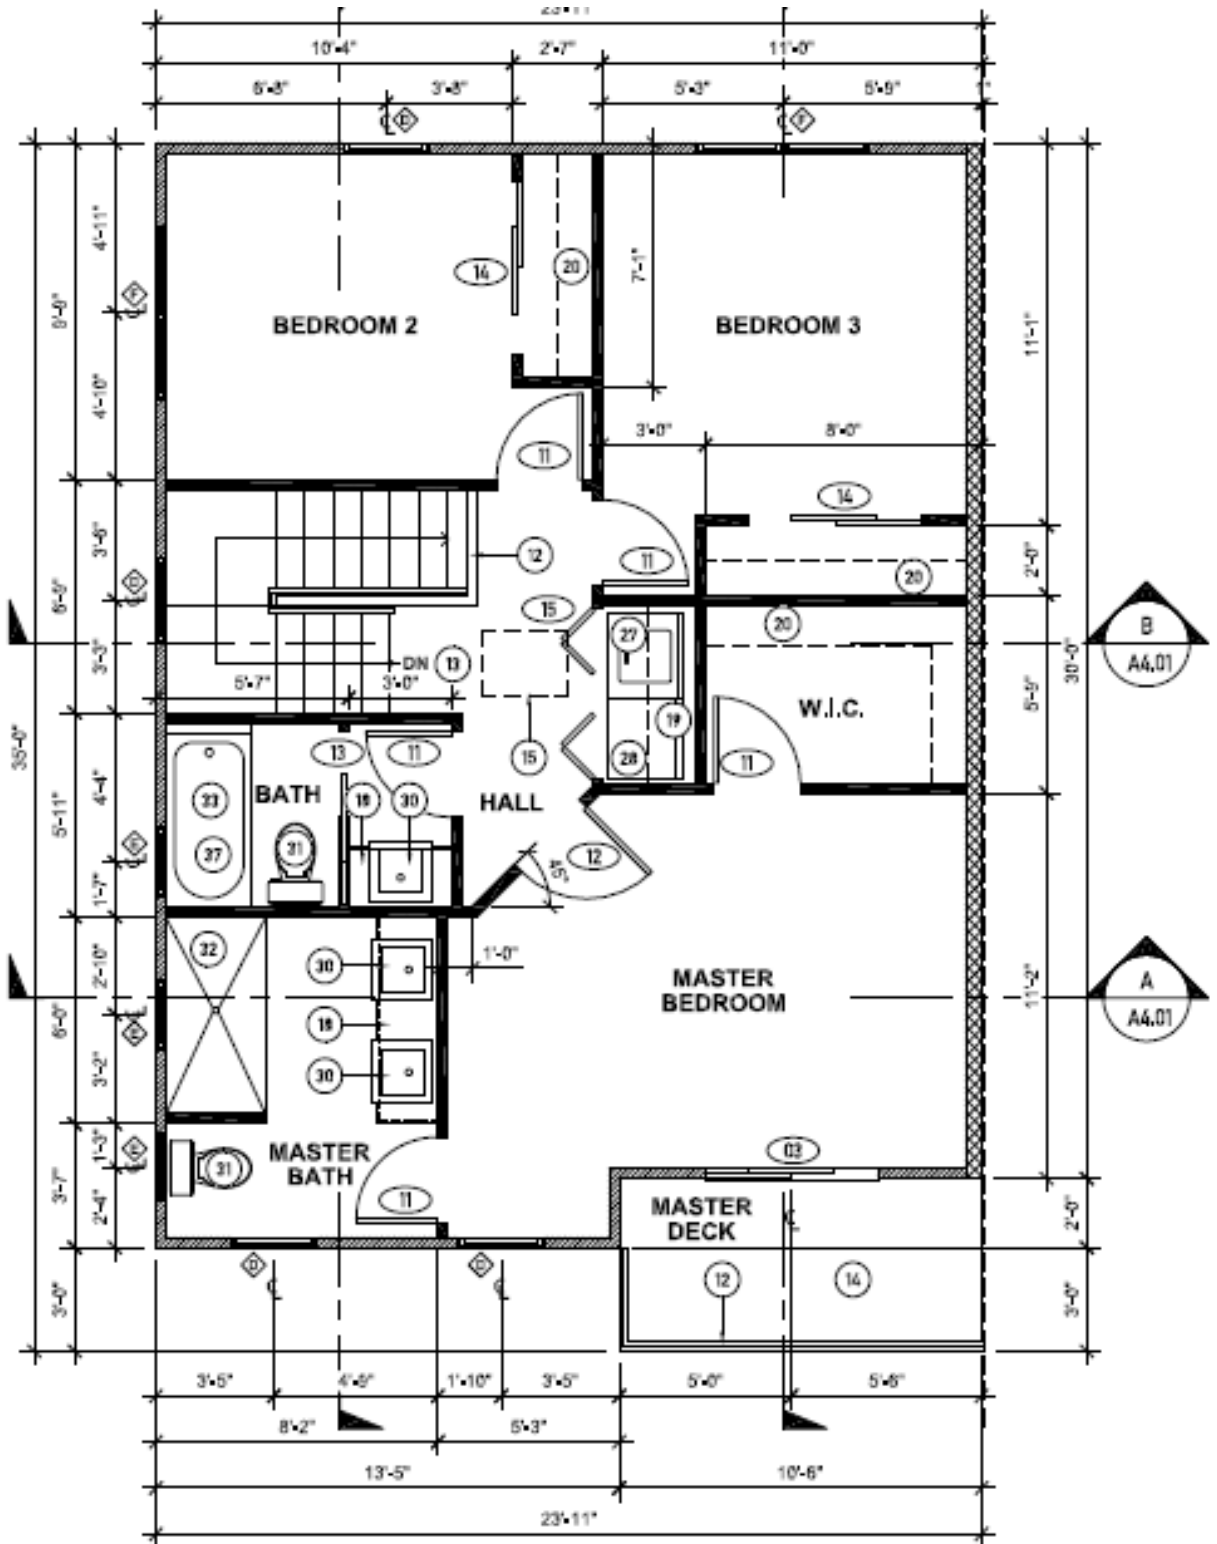

Sycamore Place- Unit 1

UPPER FLOOR PLAN

1/4" = 1'-0"