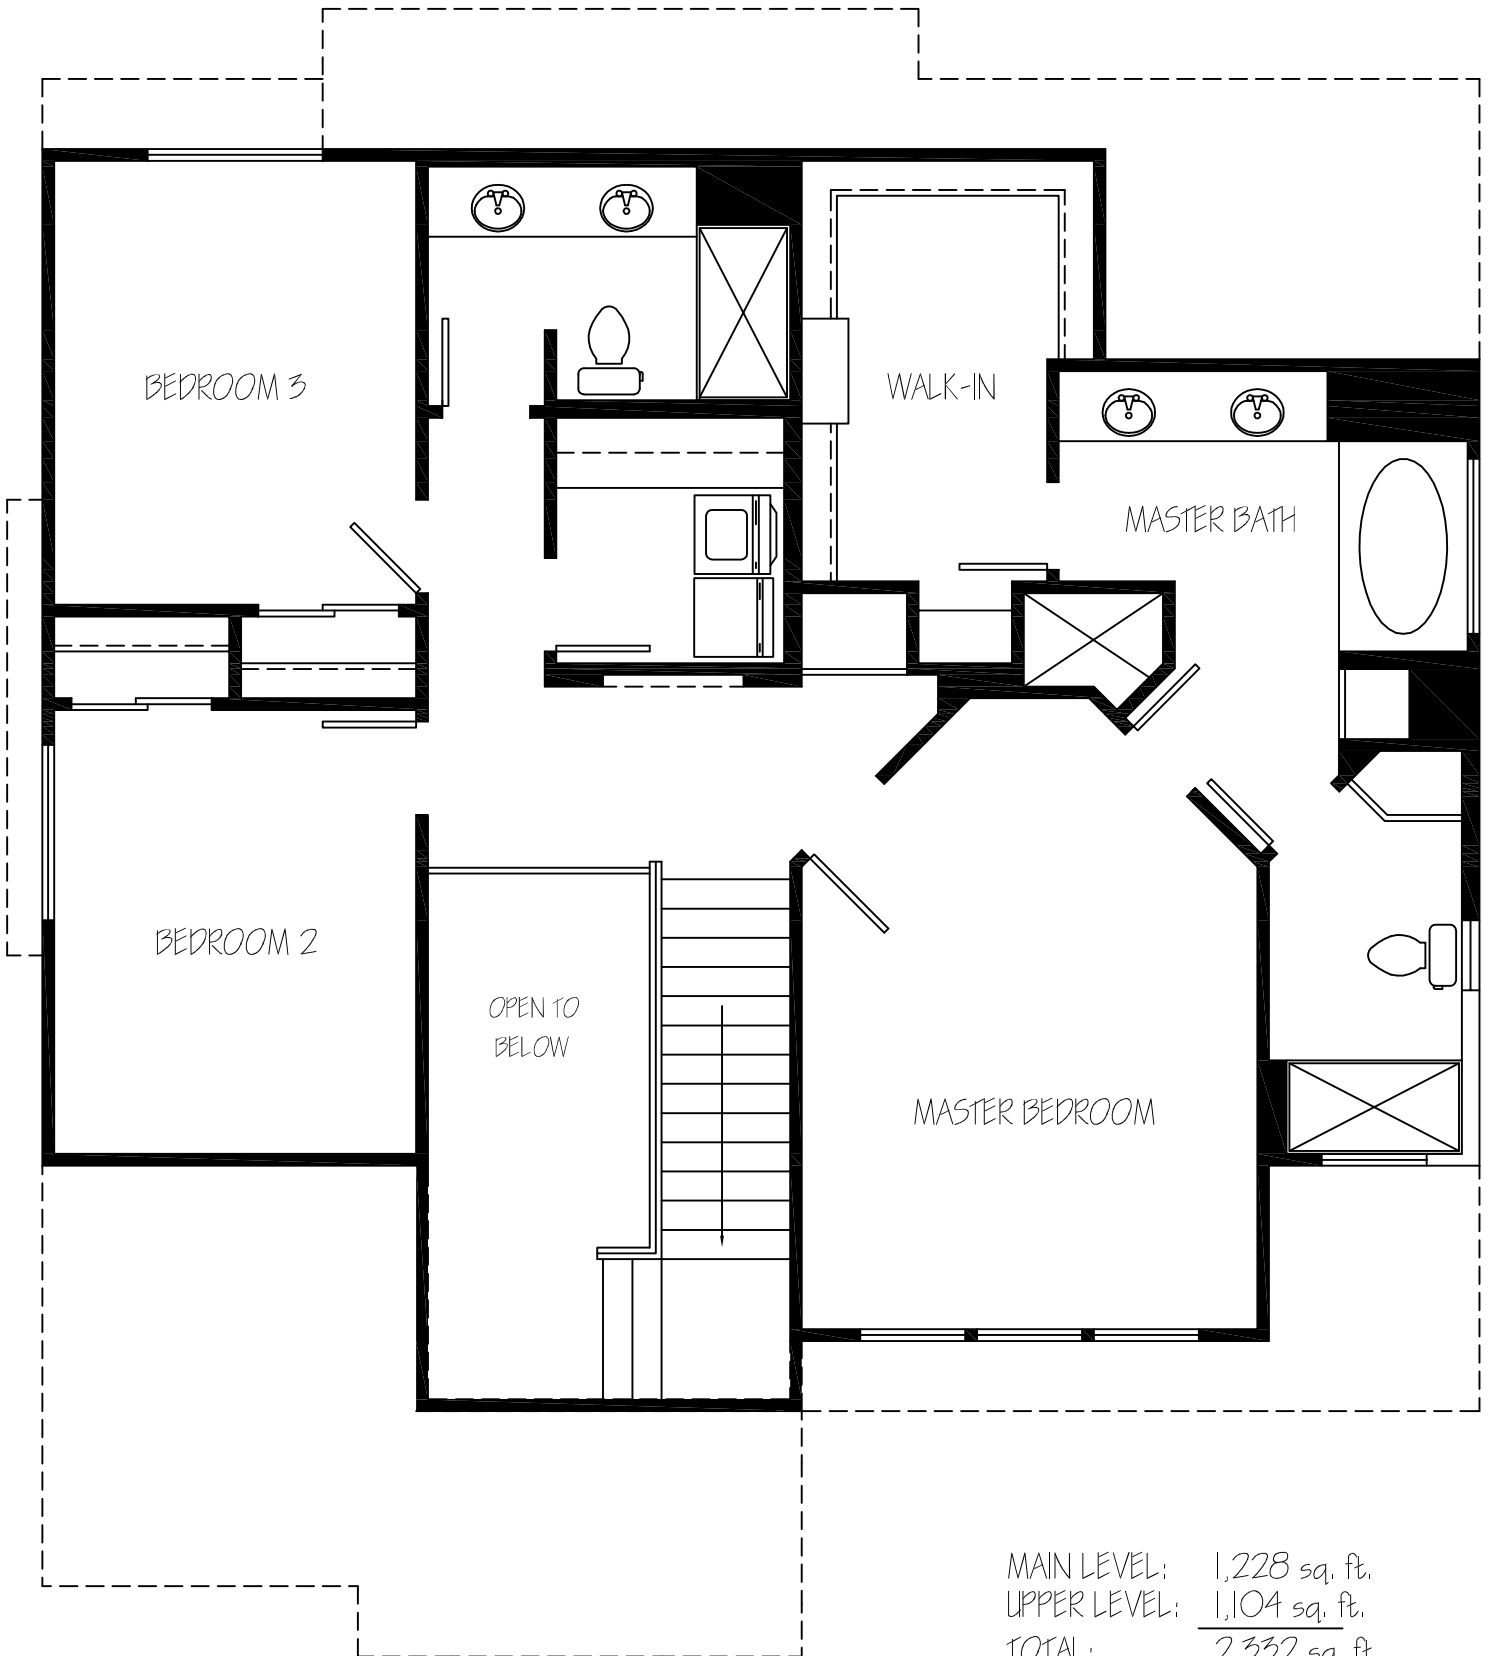

MAIN LEVEL: 1,228 sq. ft.  
 UPPER LEVEL: 1,104 sq. ft.  
 TOTAL: 2,332 sq. ft.  
 GARAGE: 432 sq. ft.  
 PORCH: 79 sq. ft.

MAIN LEVEL: 1,228 sq. ft.  
 UPPER LEVEL: 1,104 sq. ft.  
 TOTAL: 2,332 sq. ft.

GARAGE: 432 sq. ft.  
 PORCH: 79 sq. ft.