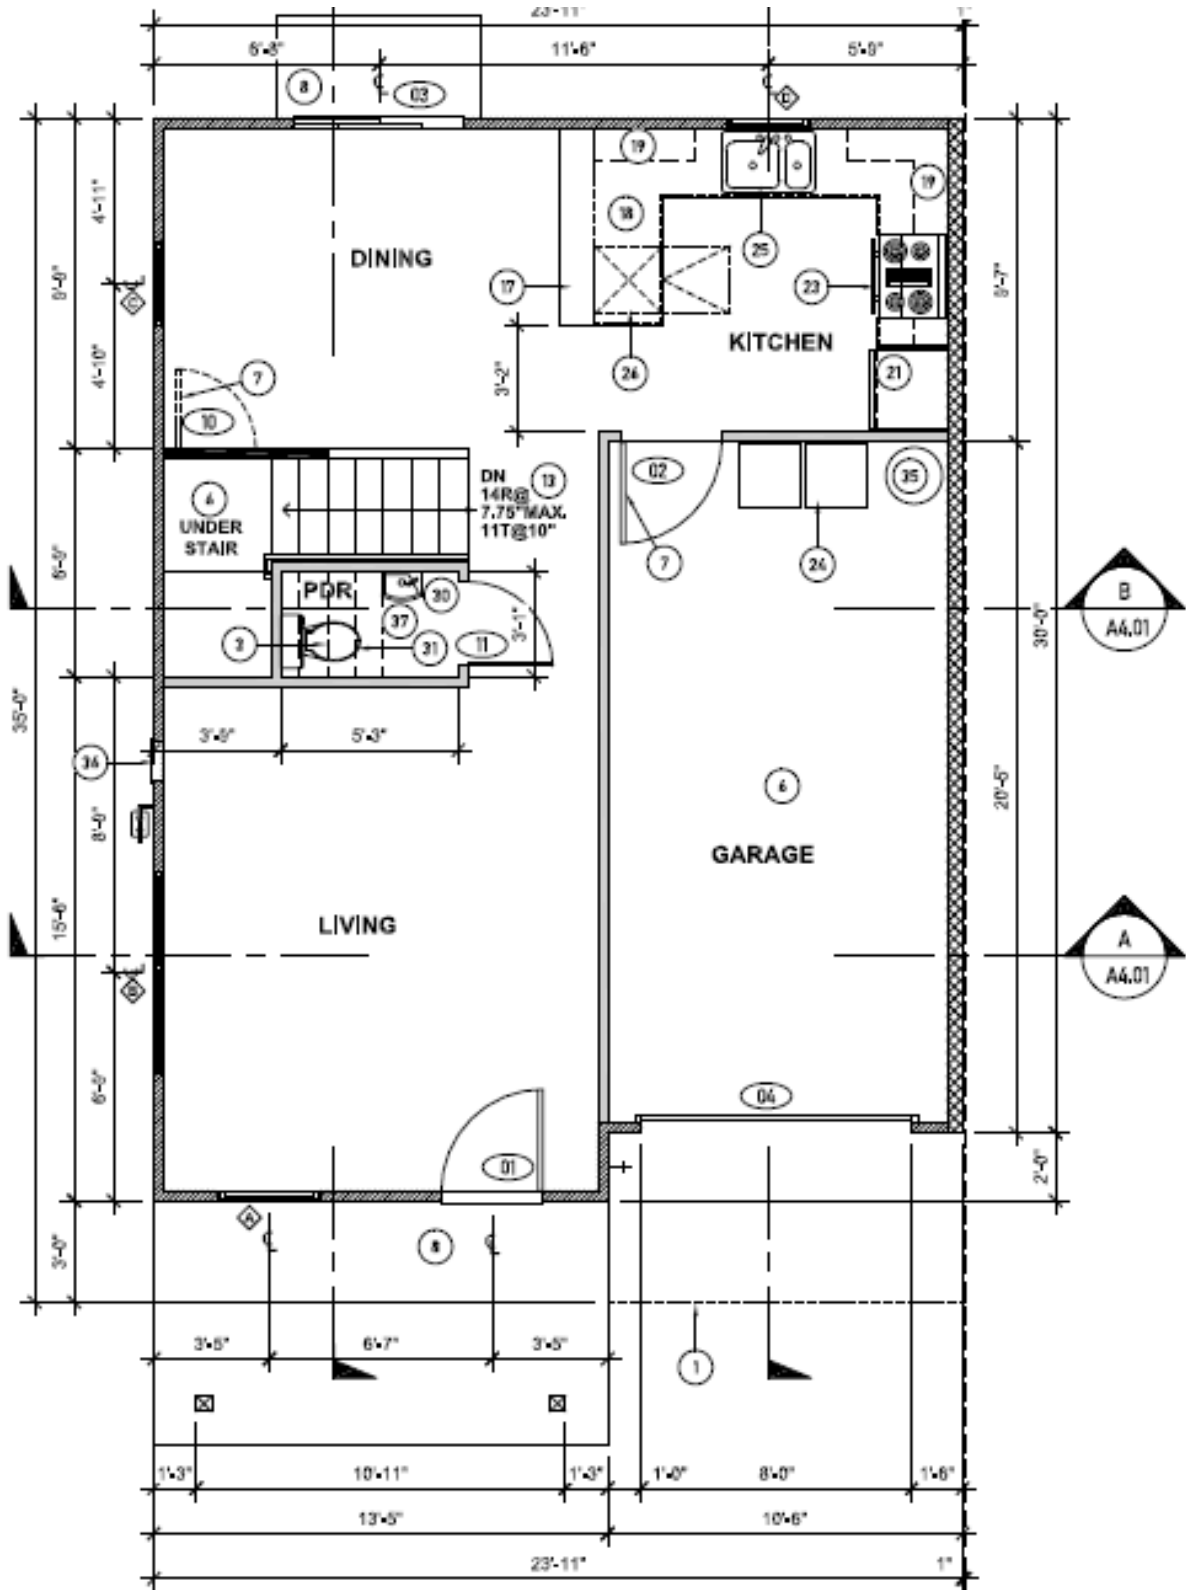

Sycamore Place- Unit 1

LOWER FLOOR PLAN

1/4" = 1'-0"