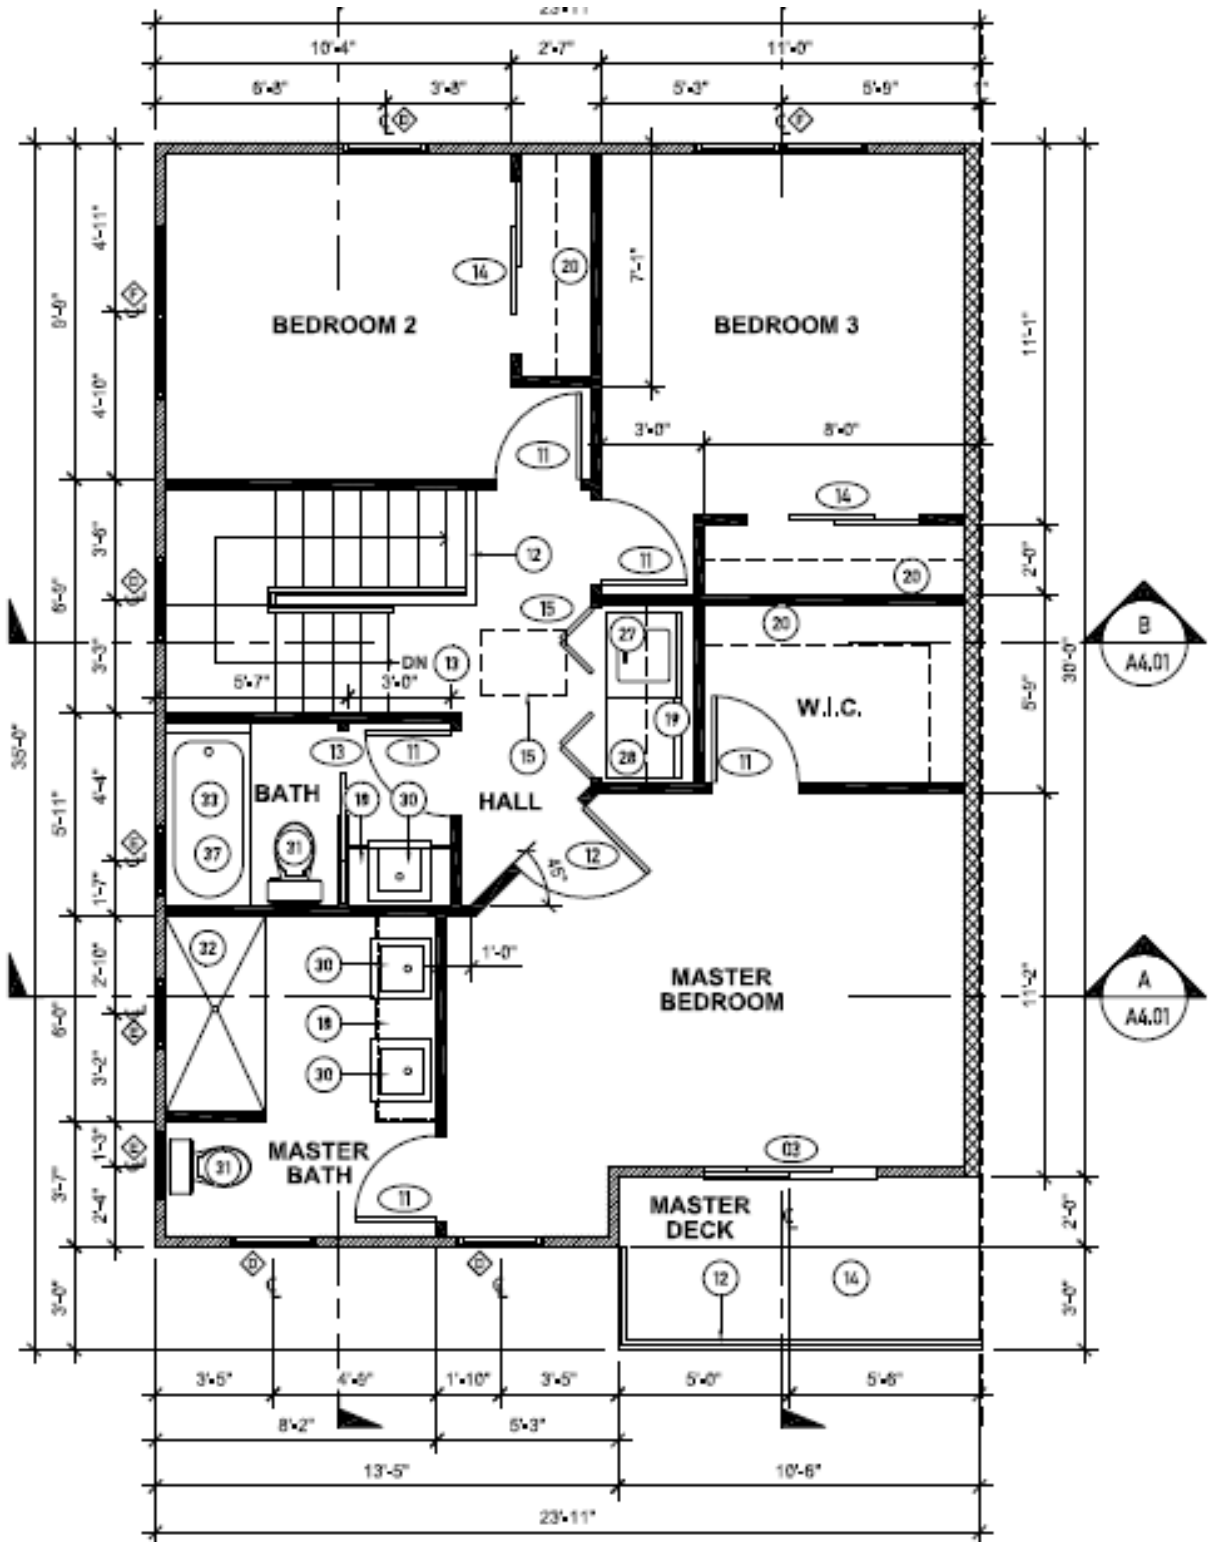

Sycamore Place- Unit 1

UPPER FLOOR PLAN

1/4" = 1'-0"